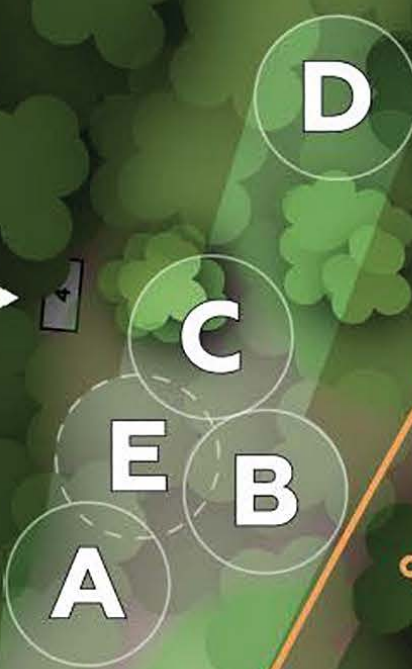

2

RULES & NOTES

OB: On or across paths to left, right, and long of fairway

SAN FRANCISCO
DISC GOLF

SAN FRANCISCO
RECREATION
& PARKS

PAR DISTANCE

A **3** **186** ft. ○

B **3** **211** ft. ○

C **3** **214** ft. ○

D **3** **248** ft. ○

GOLDEN GATE PARK DGC

3

RULES & NOTES

OB: On or across path to right

NOTE: DO NOT THROW UNLESS THE PATH IS CLEAR!

NEXT TEE ▶

PAR DISTANCE

A **3** **314** ft.

B **3** **343** ft.

C **3** **372** ft.

D **4** **429** ft.

E **3** **336** ft.

SAN FRANCISCO
DISC GOLF

SAN FRANCISCO
RECREATION
& PARKS