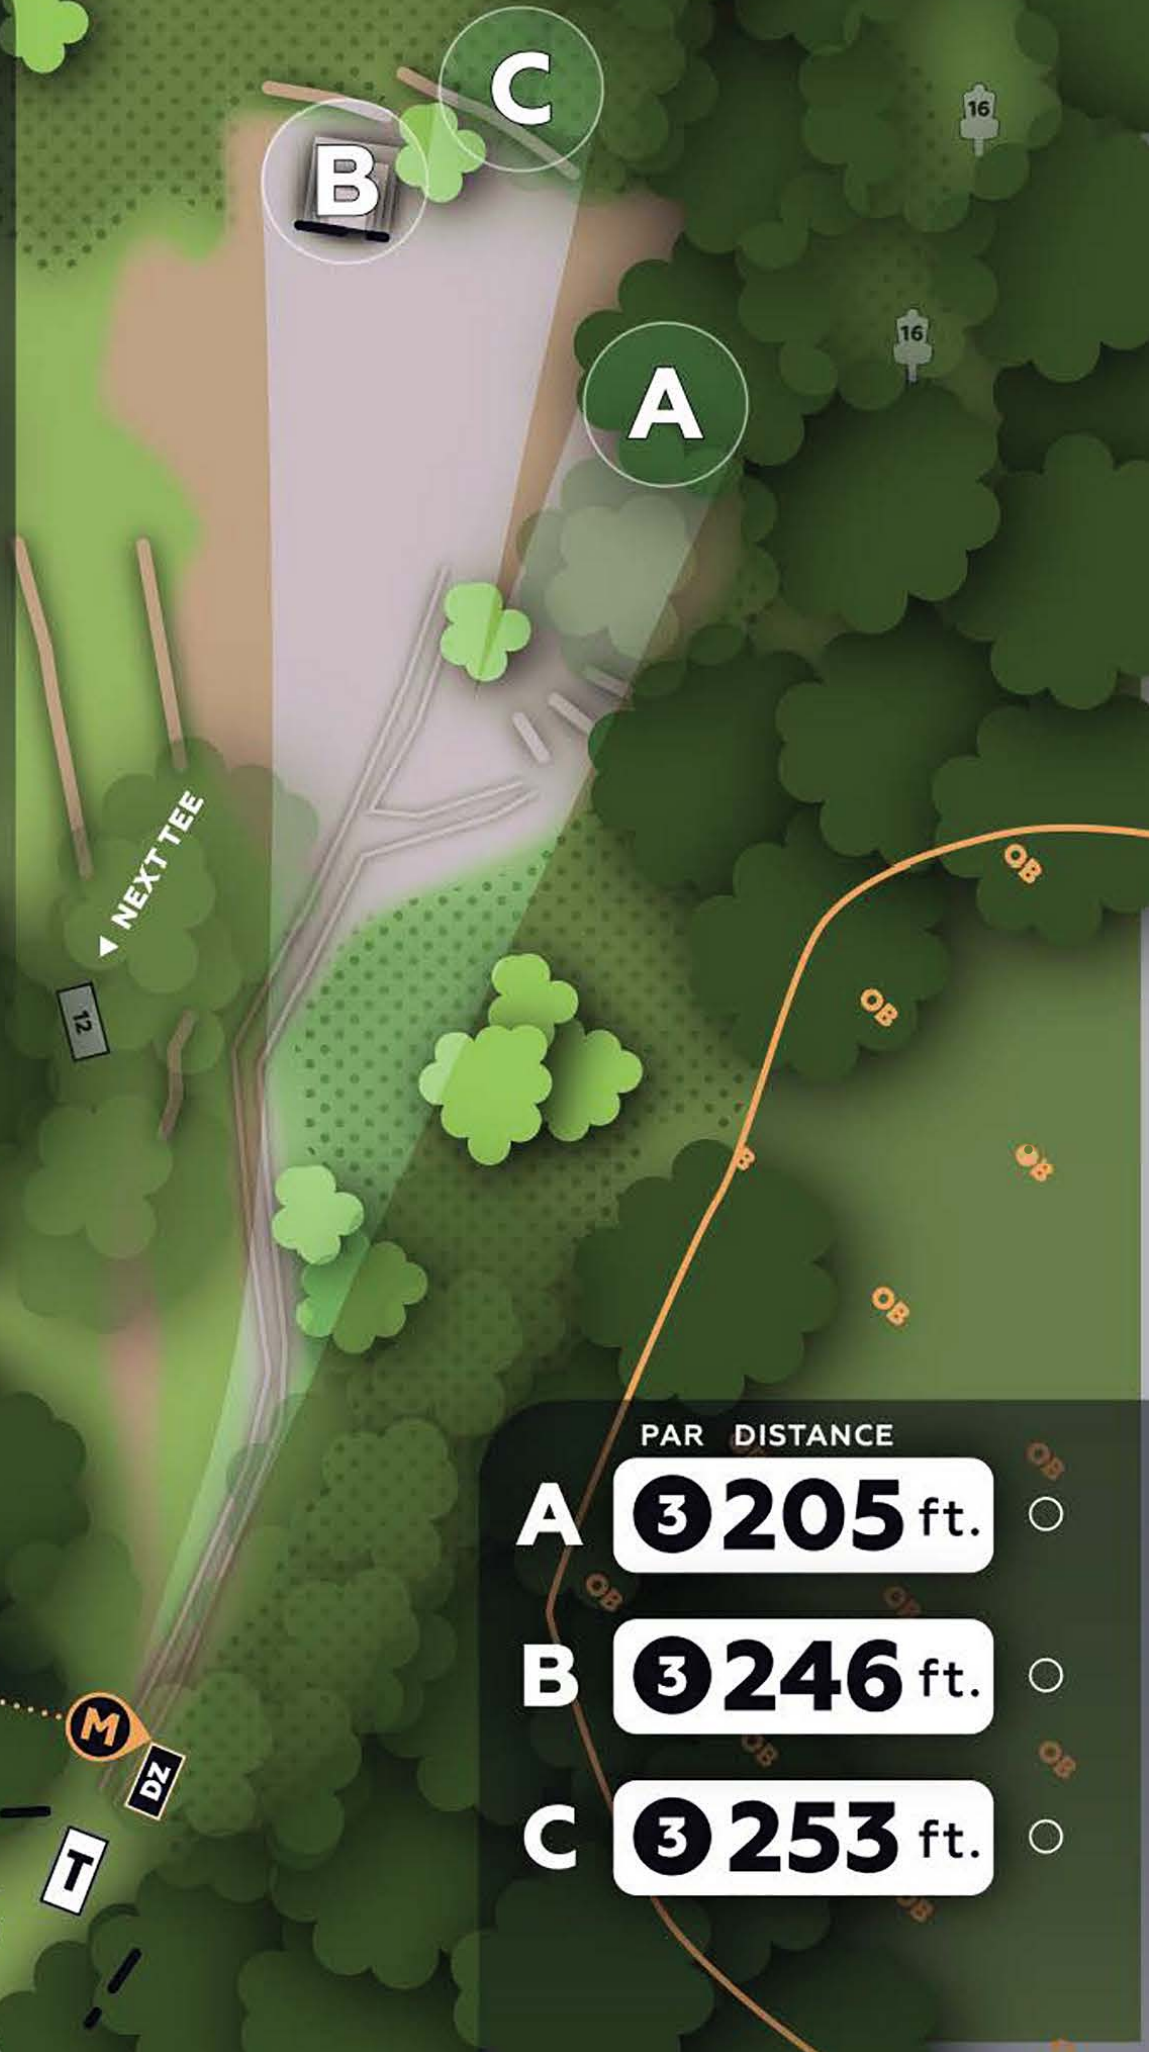

OB: On or across paths to left / beyond fairway; Marx Meadow right of fairway

NOTE: Please start at Hole 1 when the course is busy.

D B

A

C

E

11

NEXT TEE

SAN FRANCISCO
RECREATION
& PARKS

GOLDEN GATE PARK DGC

11

RULES & NOTES

OB: Marx Meadow right of fairway

MANDATORY: Discs must not enter restricted space left of marked tree. If MANDO is missed, proceed to DZ +1 penalty throw.

SAN FRANCISCO
DISC GOLF

SAN FRANCISCO
RECREATION
& PARKS

PAR DISTANCE

A **3** **205** ft.

B **3** **246** ft.

C **3** **253** ft.

GOLDEN GATE PARK DGC

12

RULES & NOTES

OB: On or across path left.

NOTE: After completing the hole, ring bell near "B" pin to indicate the hole is clear.

When following another group, **DO NOT** tee off until you hear the bell.

PAR DISTANCE