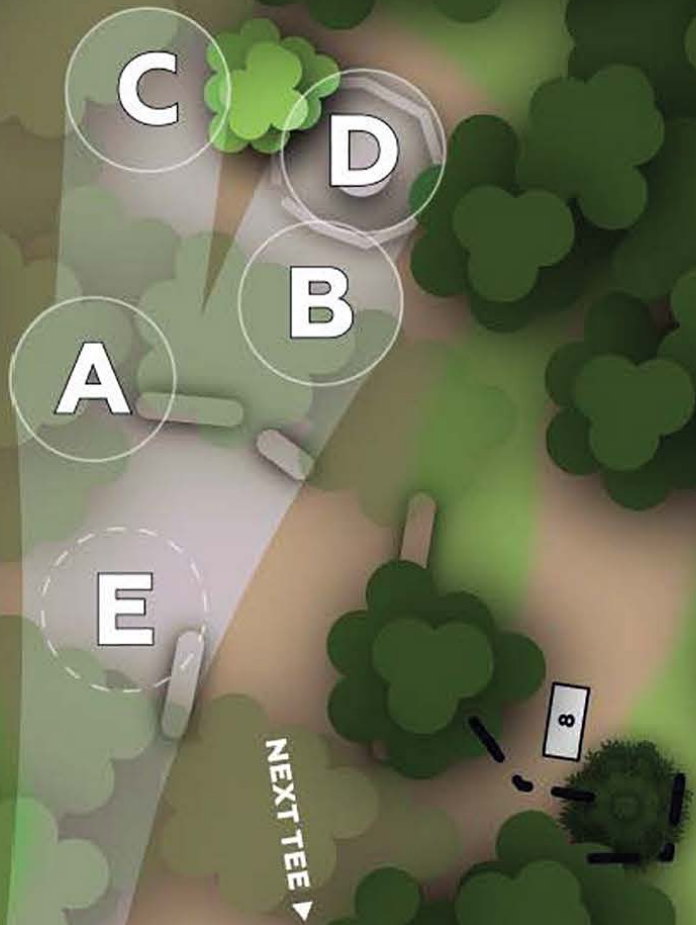

GOLDEN GATE PARK DGC

6

RULES & NOTES

OB: On or across path left

NOTE: The tee for hole 7 is almost directly to your right as you stand on the tee of this hole. Note this for when you hole out and proceed to hole 7.