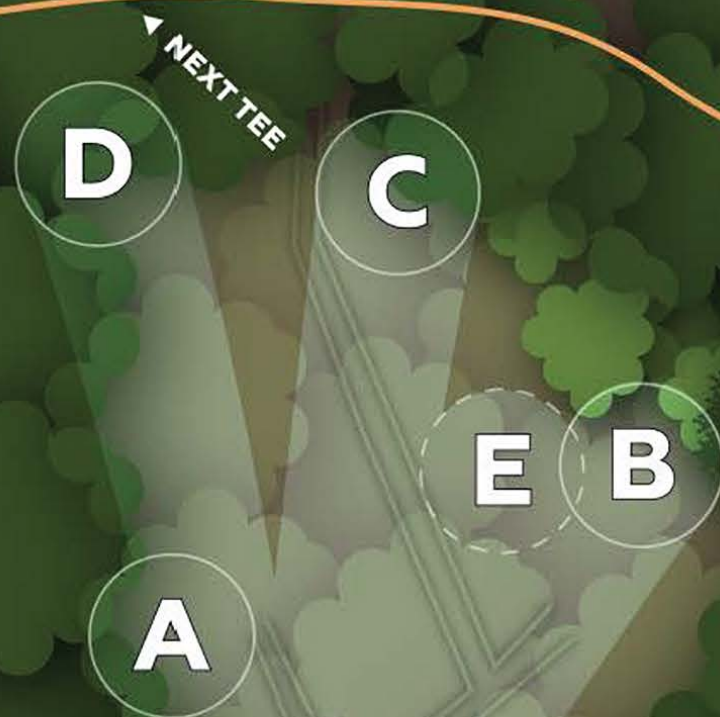

RULES & NOTES

OB: On or across path left.

NOTE: After completing the hole, ring bell near "B" pin to indicate the hole is clear.

When following another group, **DO NOT** tee off until you hear the bell.

PAR DISTANCE

A **3** **268** ft. ○

B **3** **373** ft. ○

C **3** **422** ft. ○

D **3** **288** ft. ○

E **4** **472** ft. ○

F **3** **341** ft. ○

SAN FRANCISCO
DISC GOLF

SAN FRANCISCO
RECREATION
& PARKS

GOLDEN GATE PARK DGC

13

RULES & NOTES

OB: On or across path long of fairway.

PAR DISTANCE

A **3** **196** ft. ○

B **3** **226** ft. ○

C **3** **245** ft. ○