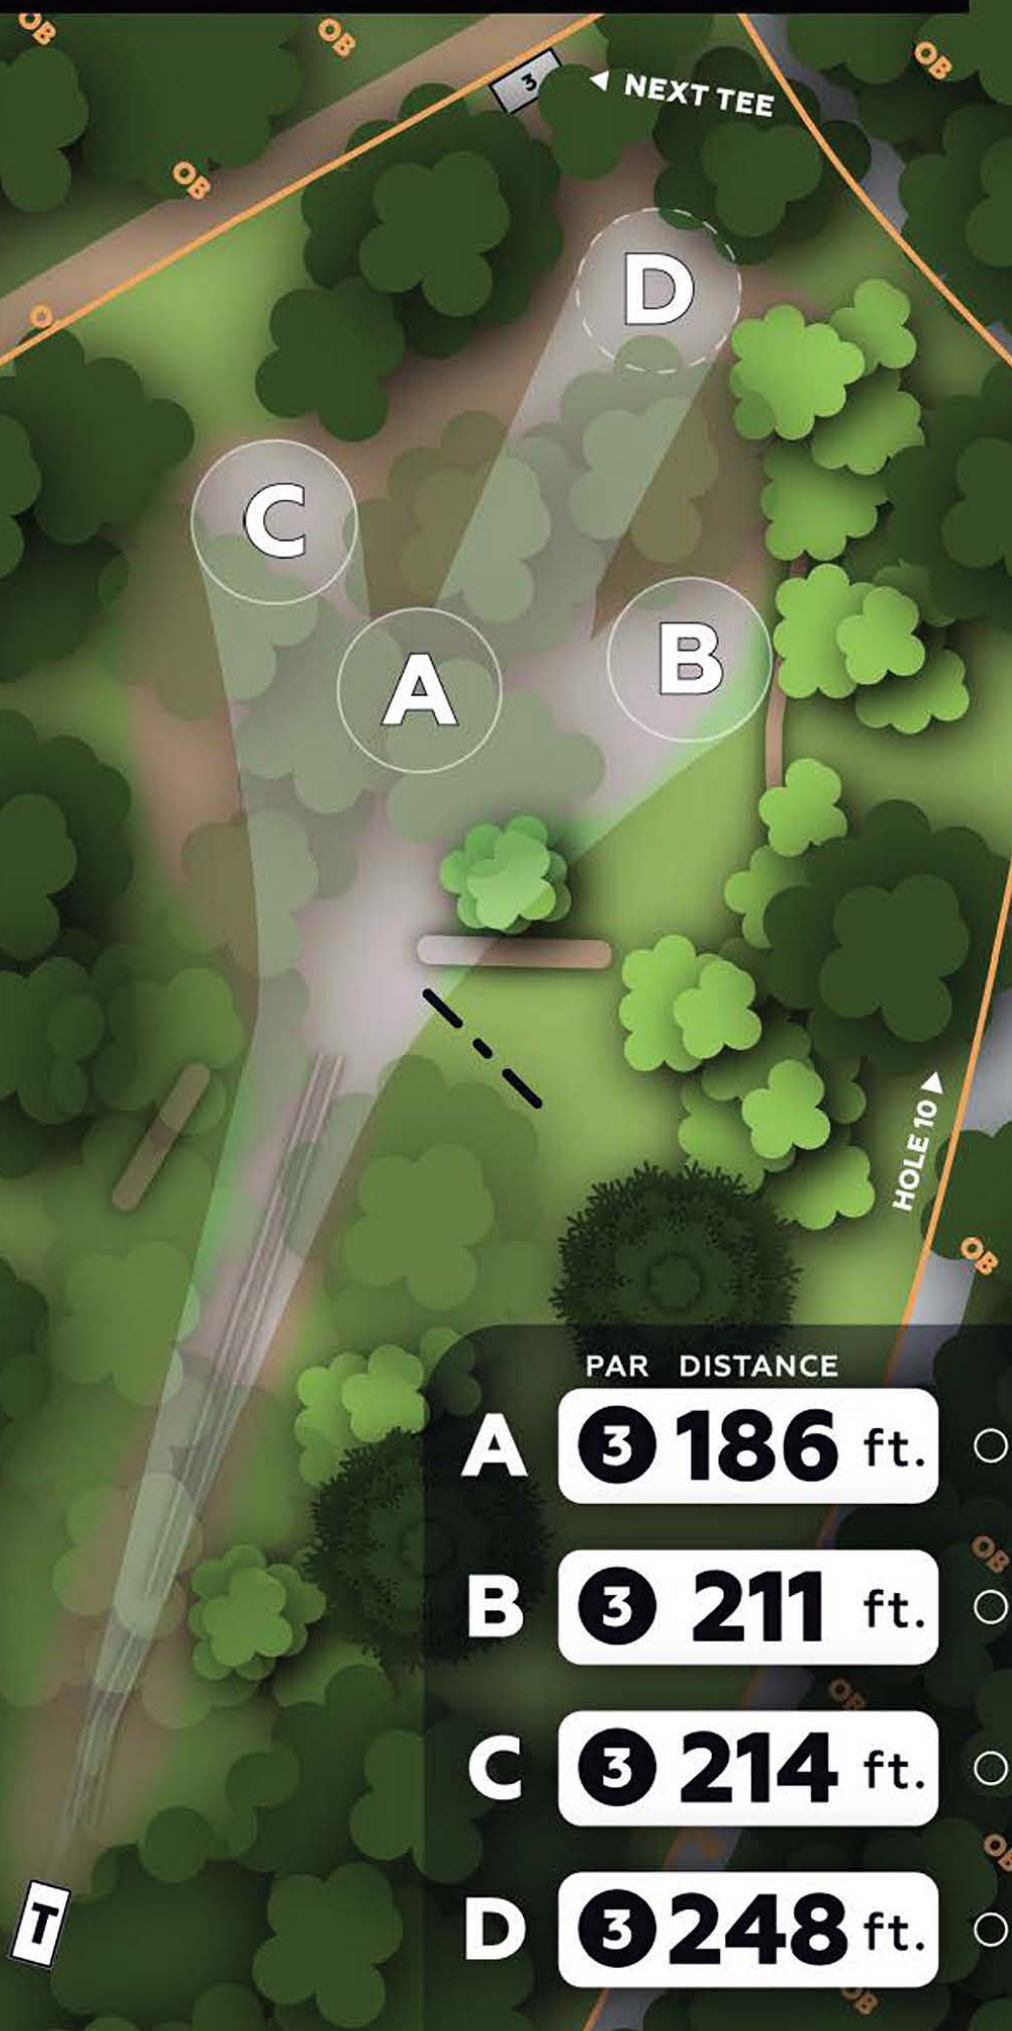

GOLDEN GATE DISC GOLF COURSE

HOLE SIGNS 1-18

SAN FRANCISCO
DISC GOLF

2023

GOLDEN GATE PARK DGC

1

RULES & NOTES

OB: Marked area left of tee.

MANDATORY: Discs must not enter restricted space right of marked tree. If MANDO is missed, proceed to DZ +1 penalty throw.

▼ PRACTICE BASKET

▶ NEXT TEE

DZ

M

HOLE 10 ▶

T

SAN FRANCISCO DISC GOLF

SAN FRANCISCO RECREATION & PARKS

PAR DISTANCE

A **3 237** ft.

ogA **3 240** ft.

B **3 234** ft.

C **3 287** ft.

D **3 289** ft.

GOLDEN GATE PARK DGC

2

RULES & NOTES

OB: On or across paths to left, right, and long of fairway

SAN FRANCISCO
DISC GOLF

SAN FRANCISCO
RECREATION
& PARKS

PAR DISTANCE

A **3** **186** ft. ○

B **3** **211** ft. ○