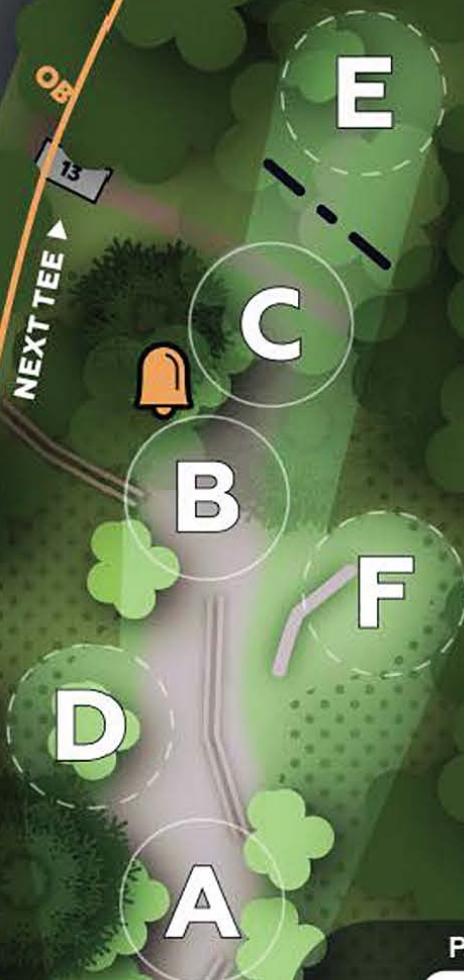

SAN FRANCISCO
RECREATION
& PARKS

GOLDEN GATE PARK DGC

11

RULES & NOTES

OB: Marx Meadow right of fairway

MANDATORY: Discs must not enter restricted space left of marked tree. If MANDO is missed, proceed to DZ +1 penalty throw.

SAN FRANCISCO
DISC GOLF

SAN FRANCISCO
RECREATION
& PARKS

PAR DISTANCE

A **3** **205** ft.

B **3** **246** ft.

C **3** **253** ft.

GOLDEN GATE PARK DGC

12

RULES & NOTES

OB: On or across path left.

NOTE: After completing the hole, ring bell near "B" pin to indicate the hole is clear.

When following another group, **DO NOT** tee off until you hear the bell.

PAR DISTANCE