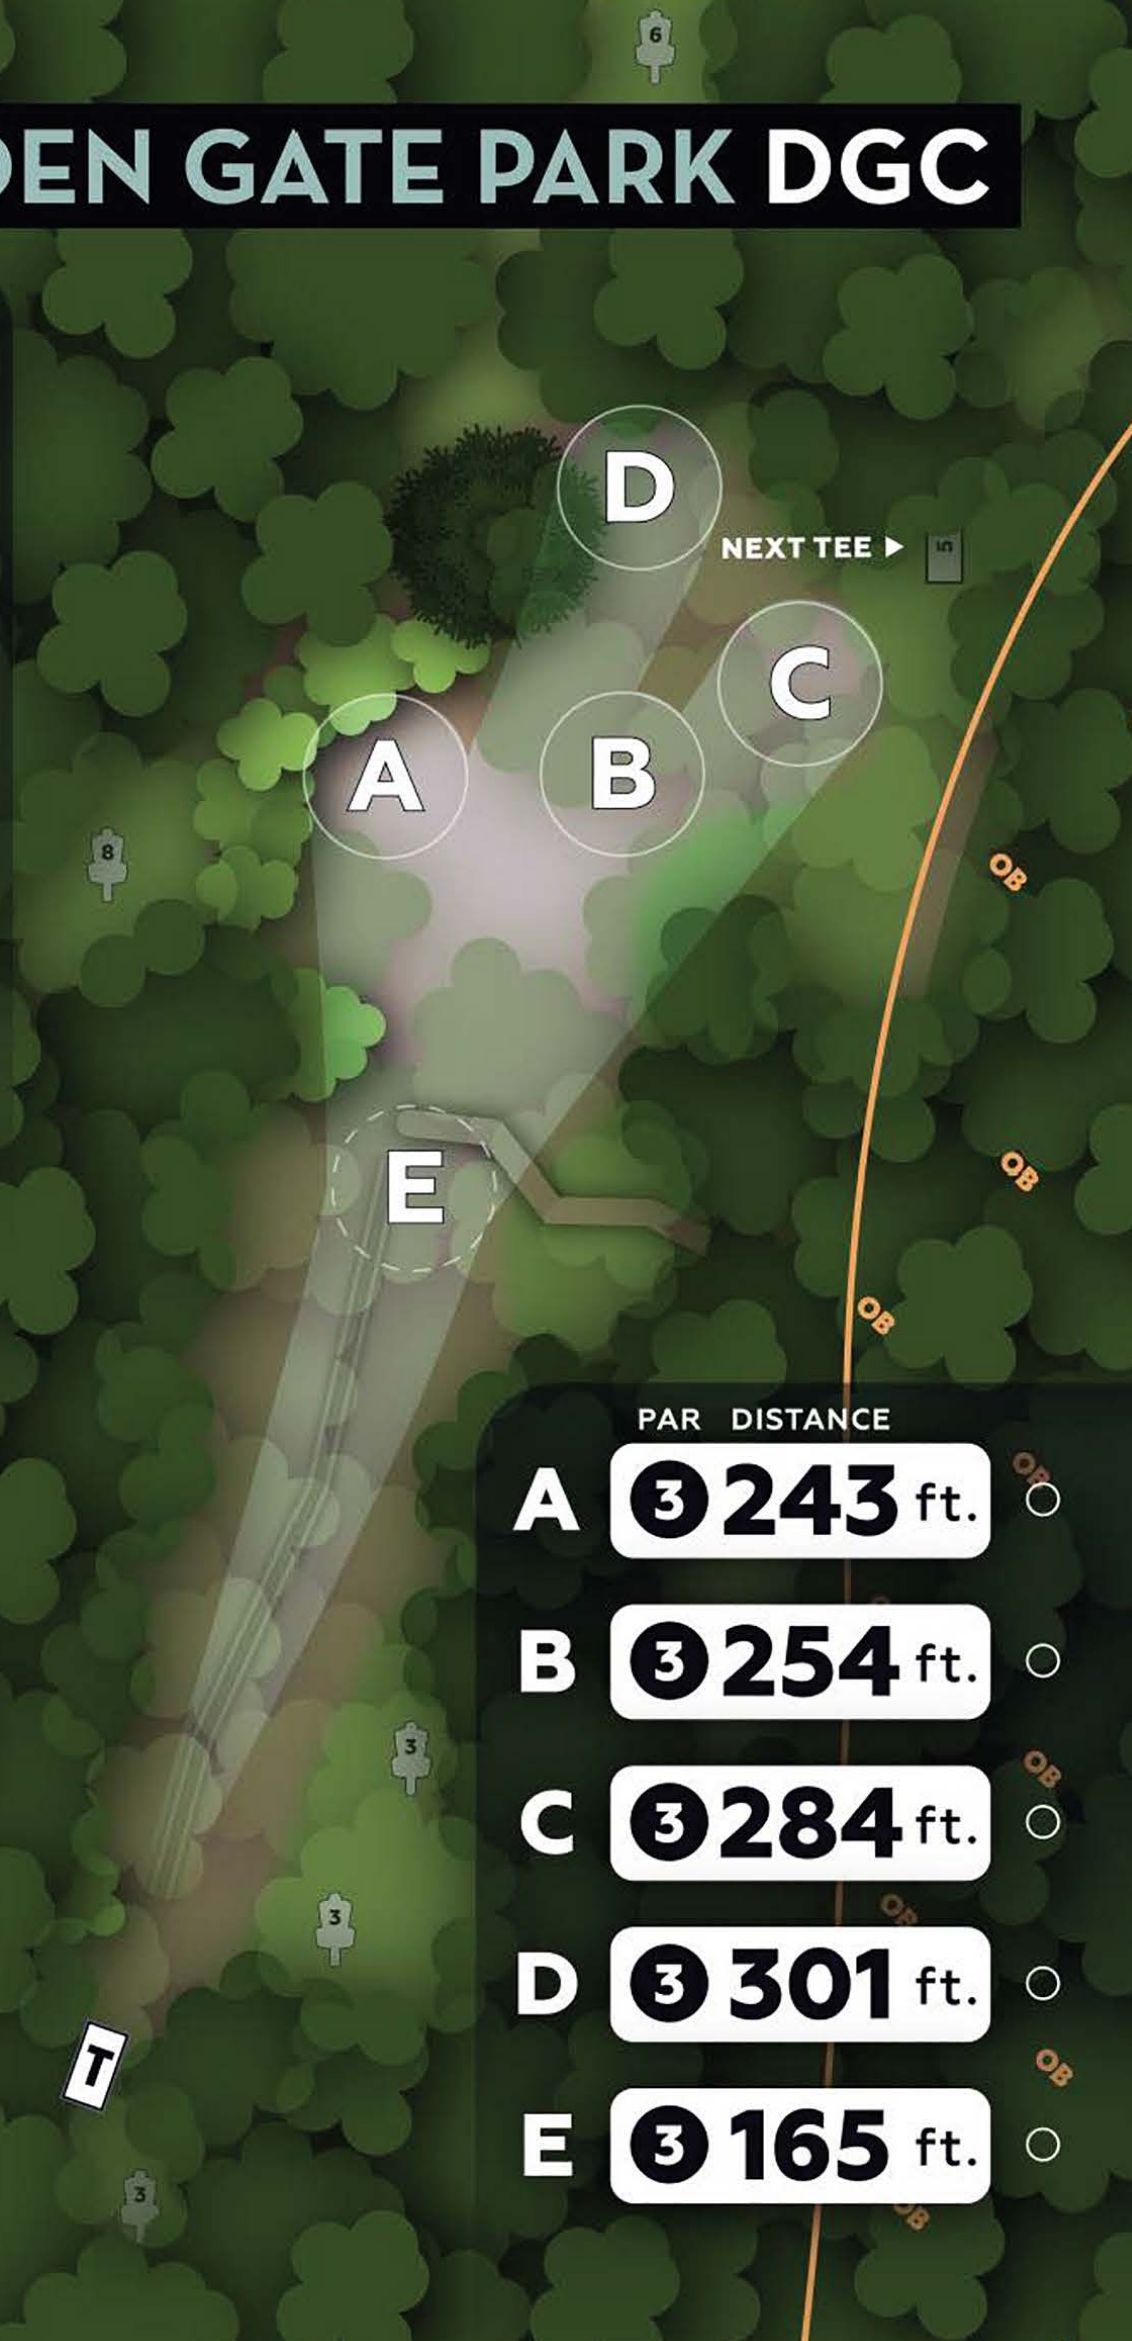

2

RULES & NOTES

OB: On or across paths to left, right, and long of fairway

SAN FRANCISCO
DISC GOLF

SAN FRANCISCO
RECREATION
& PARKS

PAR DISTANCE

A **3** **186** ft. ○

B **3** **211** ft. ○

C **3** **214** ft. ○

D **3** **248** ft. ○

GOLDEN GATE PARK DGC

3

RULES & NOTES

OB: On or across path to right

NOTE: DO NOT THROW UNLESS THE PATH IS CLEAR!

NEXT TEE ▶

PAR DISTANCE

A **3** **314** ft.

B **3** **343** ft.

C **3** **372** ft.

D **4** **429** ft.

E **3** **336** ft.

SAN FRANCISCO
DISC GOLF

SAN FRANCISCO
RECREATION
& PARKS

GOLDEN GATE PARK DGC

4

RULES & NOTES

OB: On or across path right.

PAR DISTANCE

A **3** **243** ft. ○

B **3** **254** ft. ○

C **3** **284** ft. ○