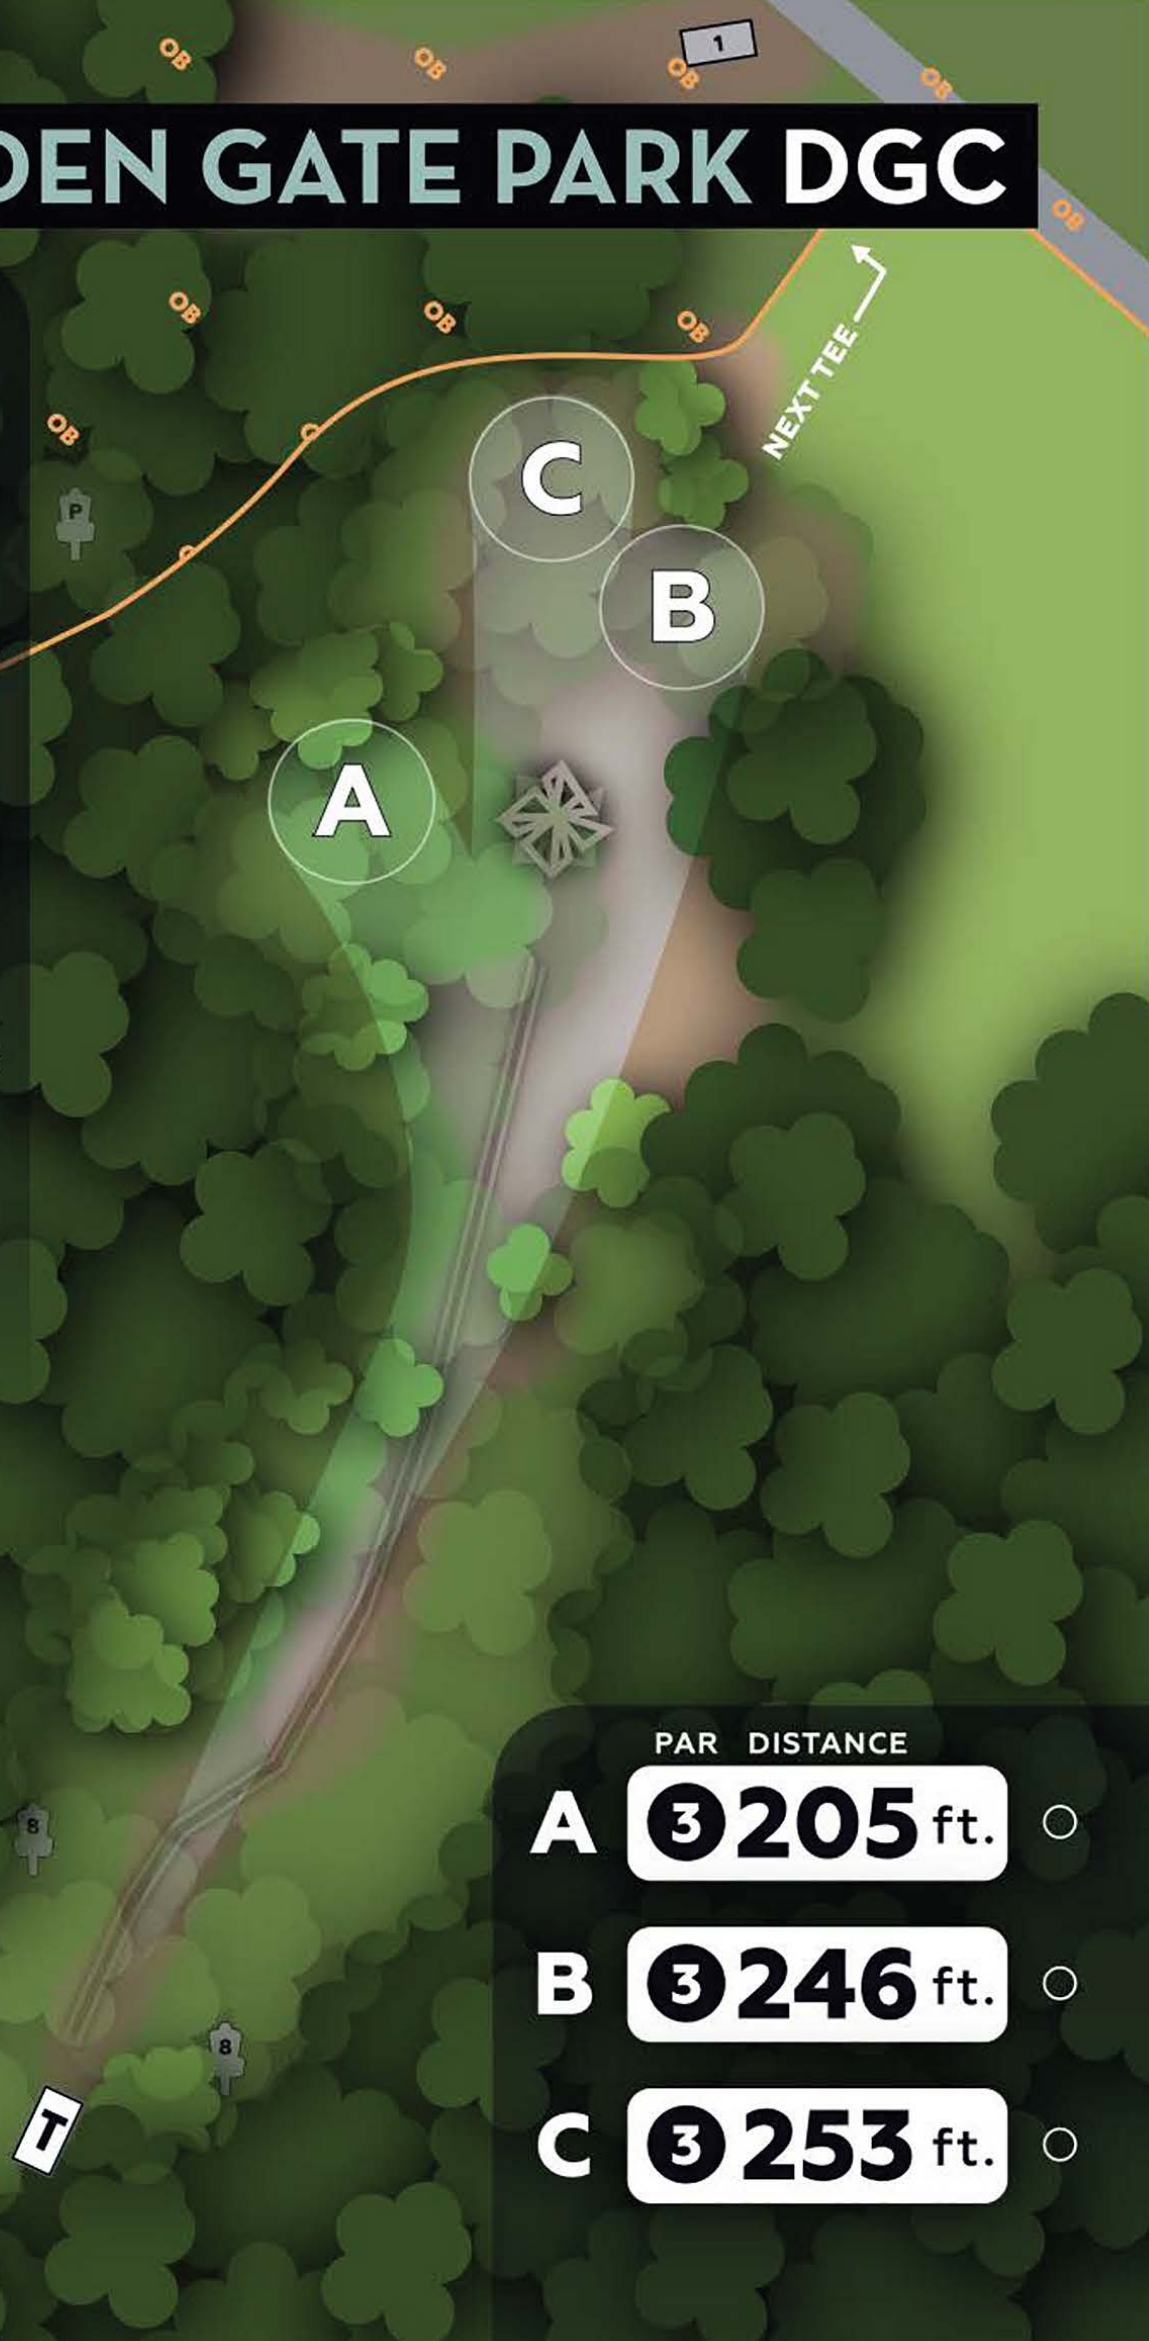

GOLDEN GATE PARK DGC

9

RULES & NOTES

OB: Beyond greens of B and C, marked by line.

NOTES: Be aware of players throwing on previous tee (8).

Next tee (10) located approx 325 ft to the left on Marx Meadow path.

SAN FRANCISCO
DISC GOLF

SAN FRANCISCO
RECREATION
& PARKS

PAR DISTANCE

A **3** **205** ft. ○

B **3** **246** ft. ○

C **3** **253** ft. ○